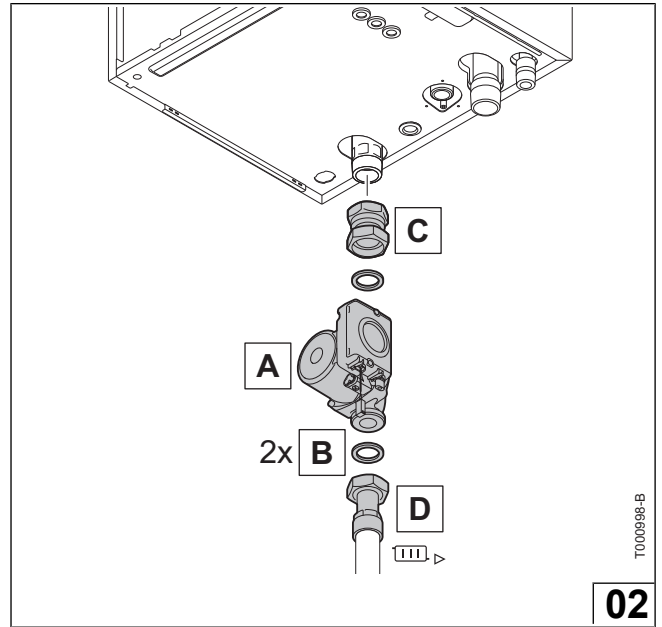

Montage instructie
Assembly instructions
Instructions de montage
Montageanweisung
Instrucciones para el montaje
Istruzioni di montaggio

Modulerende pomp
Modulating pump
Pompe modulante
Modulierende Pumpe
Bomba moduladora
Pompa modulante

T900043-C

Inhoud verpakking
Set contents
Contenu du kit
Inhalt des Bausatzes
Contenido del paquete
Contenuti del pacchetto

T000996-B

© **Copyright**

All technical and technological information contained in these technical instructions, as well as any drawings and technical descriptions supplied, remain our property and shall not be multiplied without our prior consent in writing.