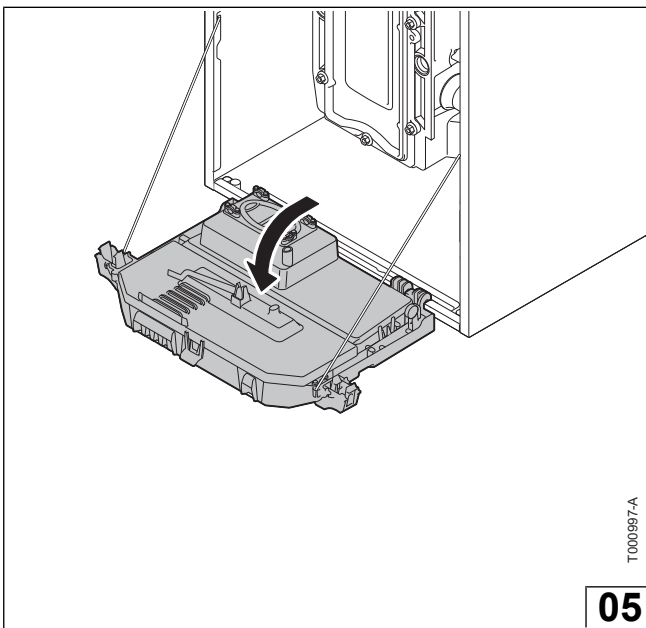

Montage instructie
Assembly instructions
Instructions de montage
Montageanweisung
Instrucciones para el montaje
Istruzioni di montaggio

Modulerende pomp
Modulating pump
Pompe modulante
Modulierende Pumpe
Bomba moduladora
Pompa modulante

T900043-C

Inhoud verpakking
Set contents
Contenu du kit
Inhalt des Bausatzes
Contenido del paquete
Contenuti del pacchetto

T000996-B

© **Copyright**

All technical and technological information contained in these technical instructions, as well as any drawings and technical descriptions supplied, remain our property and shall not be multiplied without our prior consent in writing.