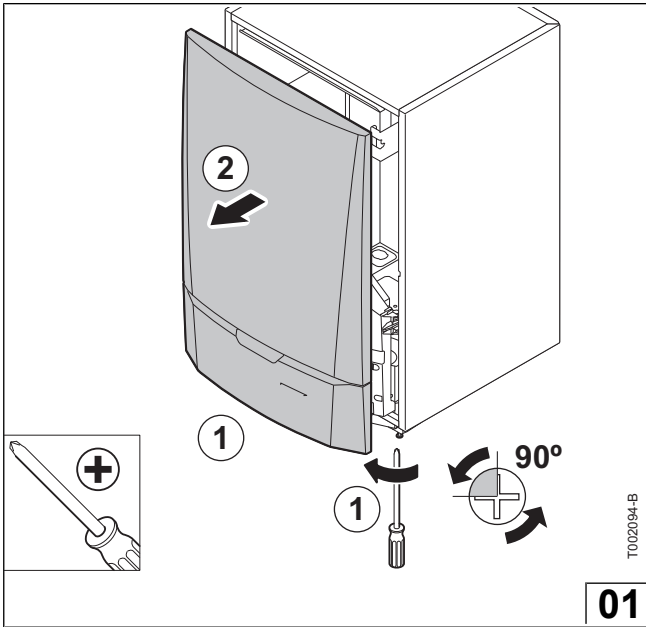

Montage instructie
Assembly instructions
Instructions de montage
Montageanweisung
Instrucciones para el montaje
Istruzioni di montaggio

Modulerende pomp
Modulating pump
Pompe modulante
Modulierende Pumpe
Bomba moduladora
Pompa modulante

T900043-C

Inhoud verpakking
Set contents
Contenu du kit
Inhalt des Bausatzes
Contenido del paquete
Contenuti del pacchetto

T000996-B

© **Copyright**

All technical and technological information contained in these technical instructions, as well as any drawings and technical descriptions supplied, remain our property and shall not be multiplied without our prior consent in writing.