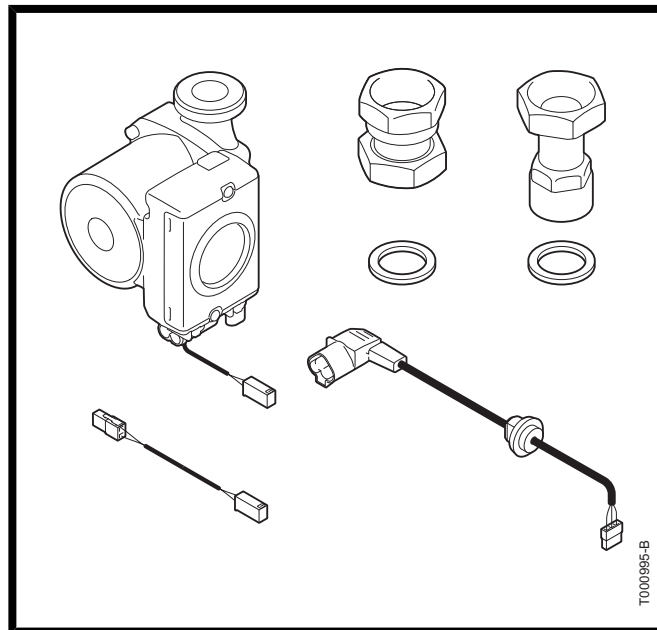

Montage instructie
Assembly instructions
Instructions de montage
Montageanweisung
Instrucciones para el montaje
Istruzioni di montaggio

Modulerende pomp
Modulating pump
Pompe modulante
Modulierende Pumpe
Bomba moduladora
Pompa modulante

T900043-C

Inhoud verpakking
Set contents
Contenu du kit
Inhalt des Bausatzes
Contenido del paquete
Contenuti del pacchetto

T000996-B

© **Copyright**

All technical and technological information contained in these technical instructions, as well as any drawings and technical descriptions supplied, remain our property and shall not be multiplied without our prior consent in writing.