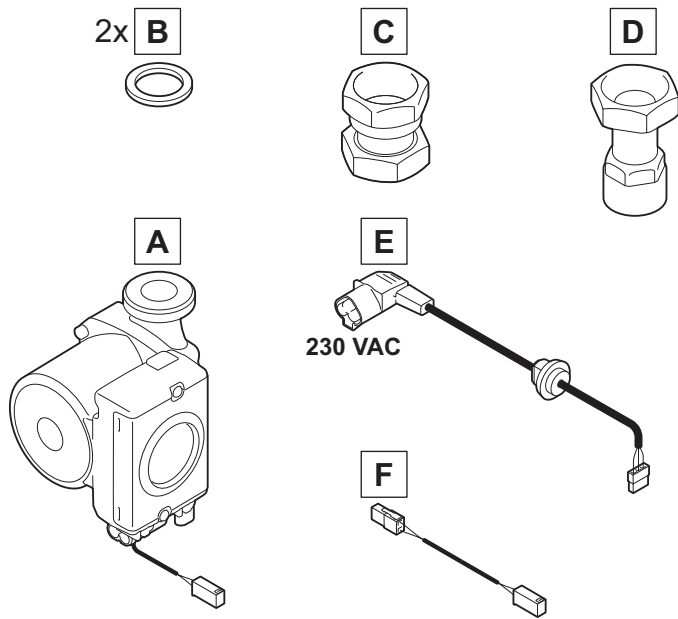

Montage instructie
Assembly instructions
Instructions de montage
Montageanweisung
Instrucciones para el montaje
Istruzioni di montaggio

Modulerende pomp
Modulating pump
Pompe modulante
Modulierende Pumpe
Bomba moduladora
Pompa modulante

T900043-C

Inhoud verpakking
Set contents
Contenu du kit
Inhalt des Bausatzes
Contenido del paquete
Contenuti del pacchetto

T000996-B

© **Copyright**

All technical and technological information contained in these technical instructions, as well as any drawings and technical descriptions supplied, remain our property and shall not be multiplied without our prior consent in writing.