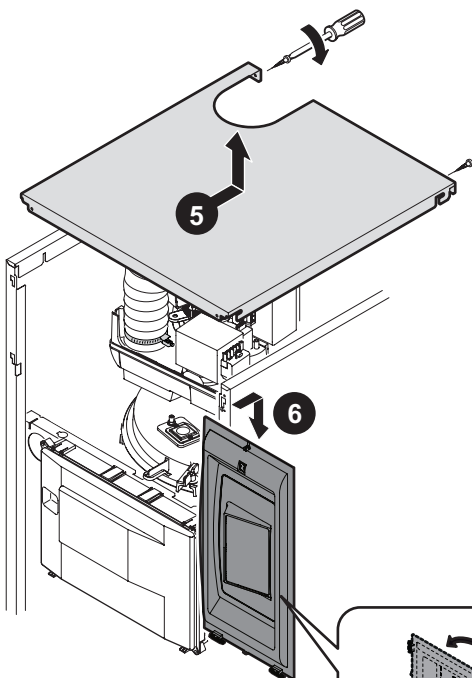

MW-IMG2-7600427-01