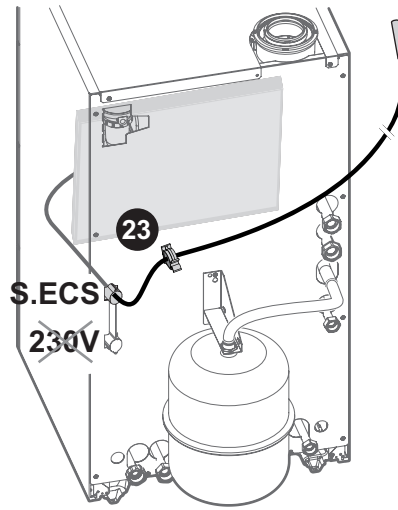

MW-IMG5-7600427-01