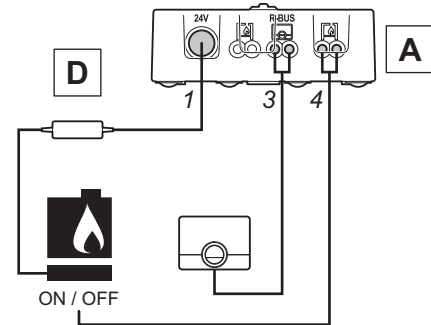

Aansluitconnector:

Terminal-connector:

Connecteur:

Schraubklemme:

Conectores:

Morsettiera - Connettore:

Conectores:

1: 24V Power supply

2: OT controlled boiler

3: Room Unit

4: ON/OFF controlled boiler

AD-2000008-01

8

9

10

© Copyright