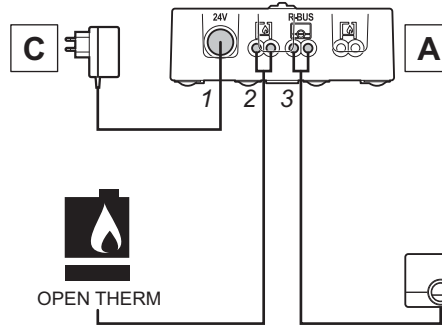

Aansluitconnector:

Terminal-connector:

Connecteur:

Schraubklemme:

Conectores:

Morsettiera - Connettore:

Conectores:

1: 24V Power supply

2: OT controlled boiler

3: Room Unit

4: ON/OFF controlled boiler

AD-2000008-01

8

9

10

© Copyright