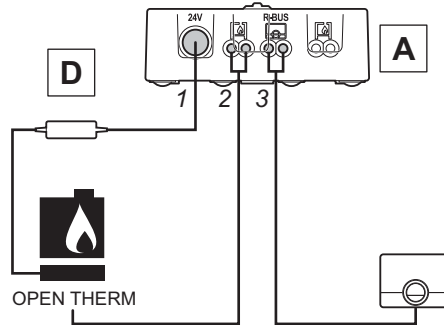

Aansluitconnector:

Terminal-connector:

Connecteur:

Schraubklemme:

Conectores:

Morsettiera - Connettore:

Conectores:

1: 24V Power supply

2: OT controlled boiler

3: Room Unit

4: ON/OFF controlled boiler

AD-2000008-01

8

9

10

© Copyright